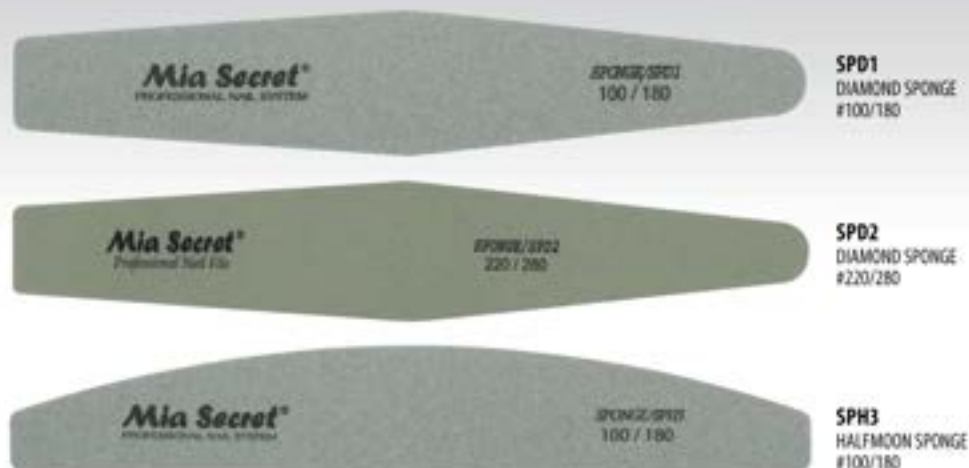

SPONGE NAIL FILE 24 pcs/pk, 576 pcs/case